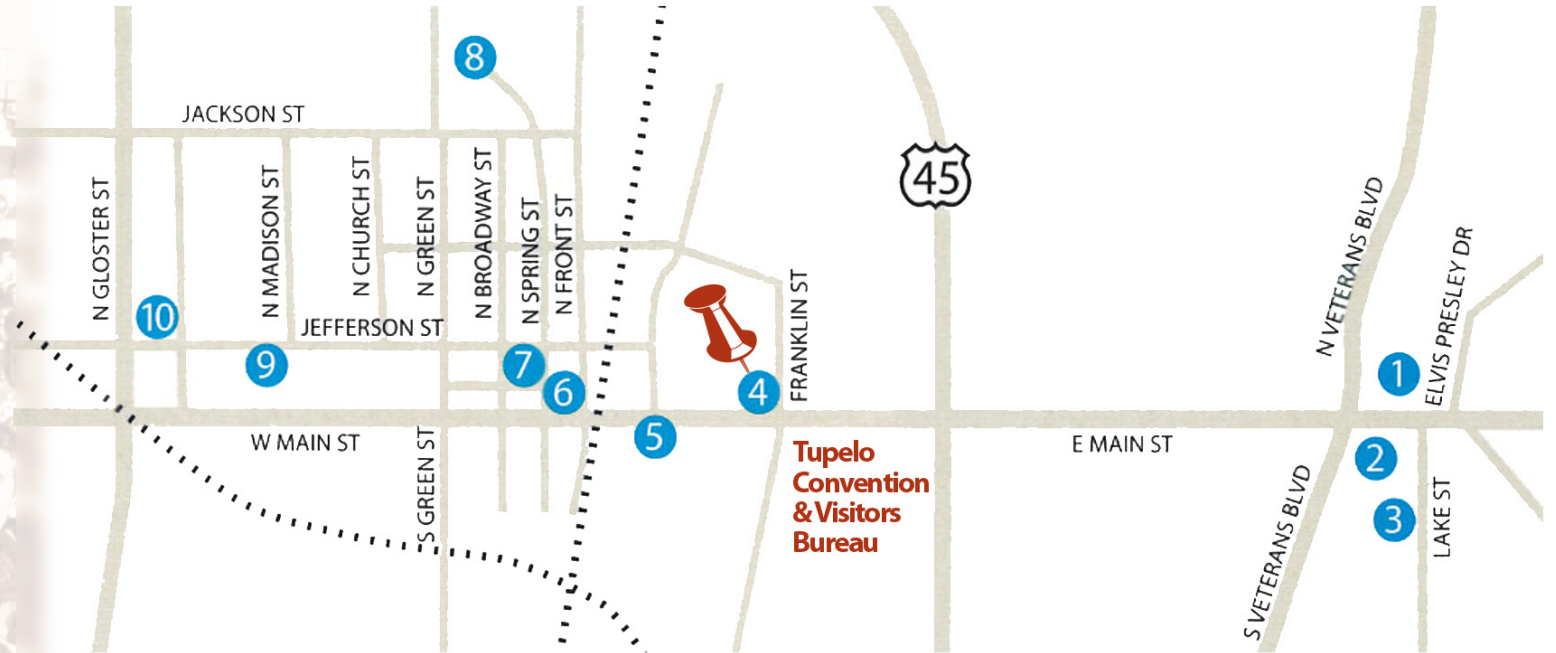

**Tupelo, Mississippi**

# Elvis<sup>®</sup> Driving Tour

*Featuring the places he frequented in his youth....*

1. Previous Site of Assembly of God Church
2. Johnnie's Drive-In
3. Lawhon Elementary School
4. Tupelo CVB and Previous Site of Shakerag
5. Previous Site of Tupelo Fairgrounds
6. Tupelo Hardware Store
7. Lee County Courthouse
8. Previous Site of Mayhorn's Grocery Store
9. Lee County Library
10. Milam Junior High