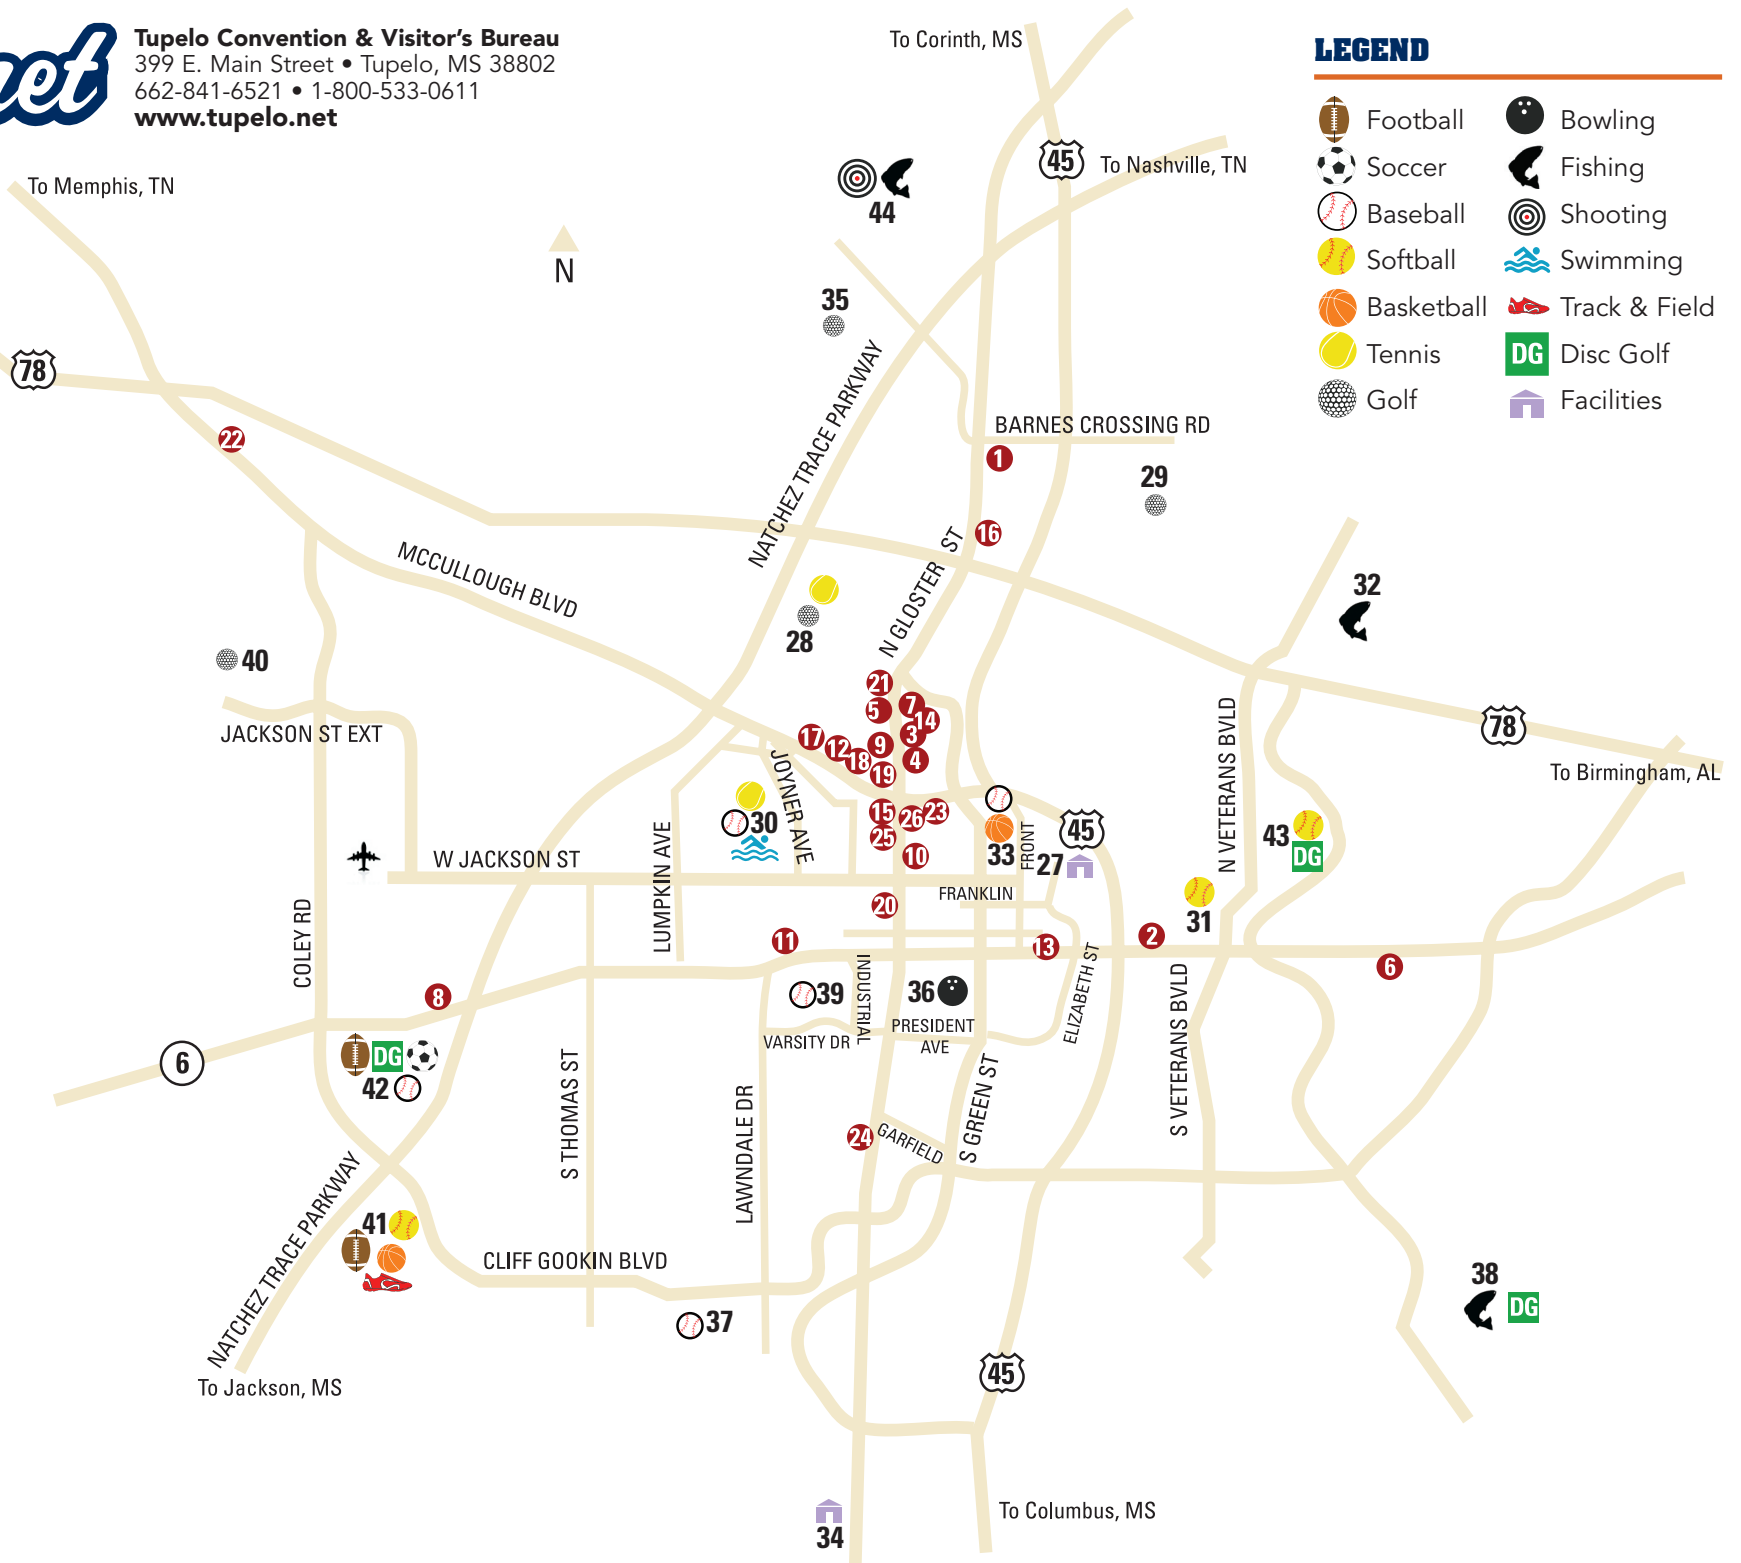

Tupelo Convention & Visitor's Bureau
 399 E. Main Street • Tupelo, MS 38802
 662-841-6521 • 1-800-533-0611
www.tupelo.net

ACCOMMODATIONS

1. Americas Best Inn
2. Americas Best Value Inn
3. Baymont Inn & Suites
4. Comfort Inn
5. Comfort Suites
6. Commodore Motel
7. Courtyard by Marriott
8. Country Hearth Inn & Suites
9. Days Inn
10. Economy Inn
11. Gumtree Inn
12. Hampton Inn
13. Hilton Garden Inn & Suites
14. Holiday Inn Express & Suites
15. Howard Johnson Express
16. Jameson Inn
17. Microtel Inn & Suites
18. Motel 6
19. Quality Inn
20. Scottish Inn
21. Sleep Inn
22. Super 8 Motel
23. The Summit Hotel & Summit Center
24. Town House Motel
25. Traveler's Motel
26. Travelodge

SPORTS FACILITIES

27. BancorpSouth Arena
28. Bel Air Center & Golf Course
29. Big Oaks Golf Course
30. Rob Leake City Park & Natatorium
31. Eastwood Softball Complex
32. Elvis Presley Lake & Campground
33. Gumtree Park
34. Lee County Agri-Center
35. Natchez Trace Golf Course
36. Rebelanes
37. Theron Nichols Park
38. Tombigbee State Park
39. Tupelo High School Baseball Field
40. Tupelo Country Club
41. Tupelo High School
42. Tupelo Sportsplex
43. Veterans Memorial Park
44. Whitetail Ridge Shooting Center

LEGEND

- | | |
|------------|---------------|
| Football | Bowling |
| Soccer | Fishing |
| Baseball | Shooting |
| Softball | Swimming |
| Basketball | Track & Field |
| Tennis | Disc Golf |
| Golf | Facilities |